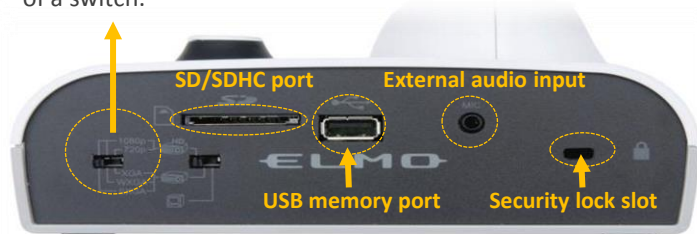

LIGHTING

Illumination lamp White LED

OTHERS

Accessories	AC adapter, AC cord, USB cable(for connecting to PC), Remote control, AAA batteries(for remote control), ELMO Interactive Toolbox Software CD-ROM, ELMO Interactive Toolbox installation manual, L-12iD Instruction manual(CD-ROM), Basic startup guide, Warranty
Security slot	Provided
Power source	12V DC(AC adapter AC100-240V)
Power consumption	16.2W
Dimensions (WxDxH)	355x373.5x426.5mm setup 195x294x469mm folded
Weight	Approx. 3.0 kg (main unit only)

REAR PANEL

SELECTABLE OUTPUT RESOLUTION

The L-12iD offers a variety of output resolutions at a simple flick of a switch.

SAVE IMAGES/VIDEOS ON SD CARD/ USB MEMORY STICK

Both still images (JPEG) and audio video files (MP4) can be saved on a USB memory stick or SD memory card for future use. Files may also be saved to a computer using ELMO Interactive Toolbox software (included).

AUDIO INPUT & OUTPUT

Record high-quality video with audio via the built-in microphone or an external microphone input.

OPTION PRODUCTS

Microscope Attachment Lens

L-12iD Stage

ELMO

ELMO EUROPE HQ

GERMAN BRANCH