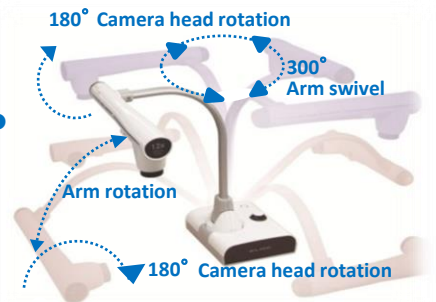

KEY FEATURES

- HDMI Pass Through **NEW!**
- Powerful 96 x Zoom (12 x optical zoom, 8 x digital zoom)
- 3.4 MP CMOS Sensor
- Full HD 1080p
- USB Video Class Compliant (can be seamlessly used as a webcam)
- Multi-directional Camera Neck
- A3 Capture Area
- Built-in Microphone
- Ergonomically Designed Remote Control

L-12iD

The Revolutionary Interactive Visualiser

Powerful 96 x zoom

Full HD 1080p images

30 fps Smooth Video

High Quality Images & 300° Swivel Camera Head & Arm

The L-12iD can capture high quality full HD images from all directions. The solid camera arm stays in position and is easily operated by both left- and right-handed users.

Ultimate Connectivity Web Cam Feature & HDMI Pass Through NEW

The new feature of L-12iD is the ultimate in connectivity and usability. It supports **UVC (USB Video class)** for easy integration with your interactive whiteboard, and other classroom technology. The new HDMI pass through feature allows you to use your L-12iD visualiser as an HDMI “pass through” switcher to display a HD computer or tablet PC screen and HD images from the L-12iD visualiser at the push of a button.

Mask

Hide a selected part of an image from view

Scroll

Moves and digitally magnifies the image instantly

Annotate on Live Images with  and/or 

Combine the L-12iD with the **ELMO Wireless Tablet** or **ELMO Interactive Pen** and you can **annotate over live images**, as well as saved ones. You can also record and play back videos, and you **DO NOT need** a computer to make it work!